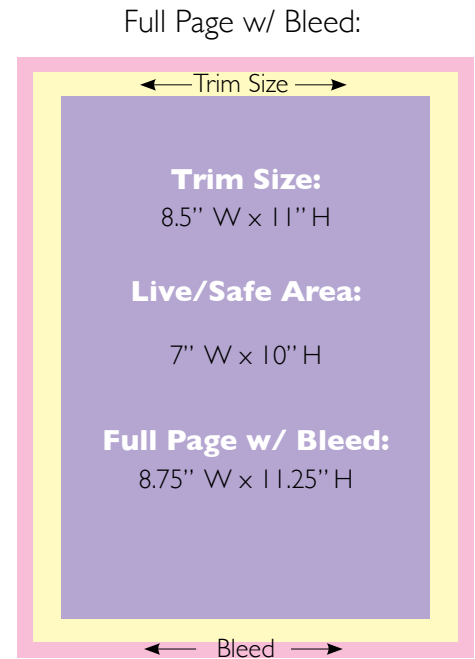

Two-Page Spread: (see diagram page 2)
 Trim size: 17" W x 11" H
 Live/Safe Area: 7" x 10" for both left and right pages
 w/Bleed (add .125"): 17.25" W x 11.25" H

Full Page Ad Size:
 Trim size: 8.5" W x 11" H
 Live/Safe Area: 7" W x 10" H
 w/Bleed (add .125"): 8.75" W x 11.25" H

Full Page Editorial: 1/3 Ad + 2/3 Article

Half Page Horizontal: 7" W x 4.875" H

One Third Page:
 Vertical: 2.1875" W x 10" H
 Square: 4.625" W x 4.875" H

Quarter Page: 3.425" W x 4.875" H

Please email camera-ready ads to:
production@scenevisitorguides.com