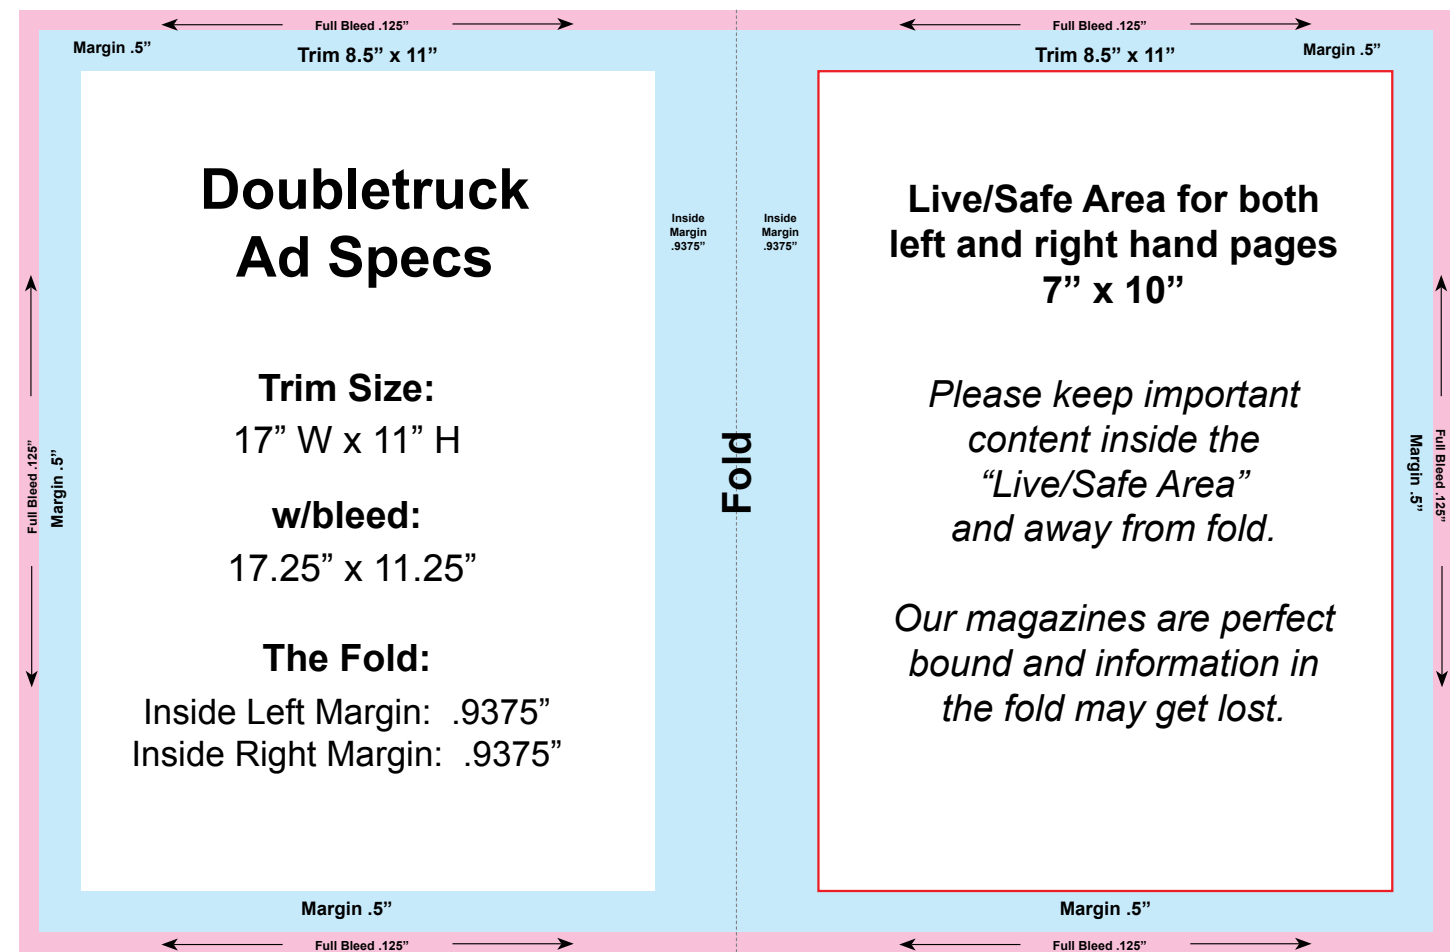

Two-Page Spread: (see diagram page 2)
 Trim size: 17" W x 11" H
 Live/Safe Area: 7" x 10" for both left and right pages
 w/Bleed (add .125"): 17.25" W x 11.25" H

Full Page Ad Size:
 Trim size: 8.5" W x 11" H
 Live/Safe Area: 7" W x 10" H
 w/Bleed (add .125"): 8.75" W x 11.25" H

Full Page Editorial: 1/3 Ad + 2/3 Article

Half Page Horizontal: 7" W x 4.875" H

One Third Page:
 Vertical: 2.1875" W x 10" H
 Square: 4.625" W x 4.875" H

Quarter Page: 3.425" W x 4.875" H

Please email camera-ready ads to:
production@scenevisitorguides.com